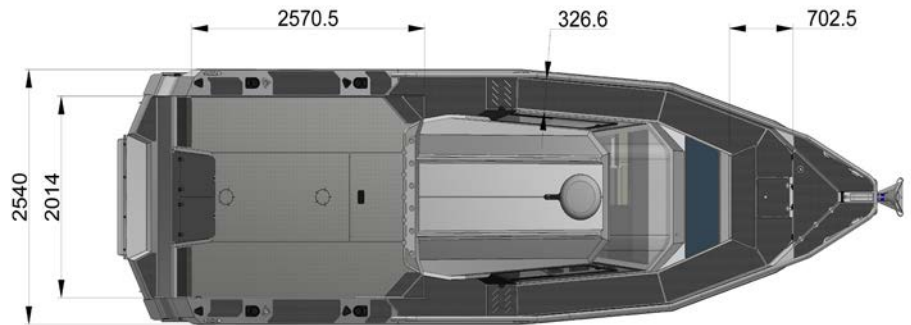

2750 CENTRECAB

SAFETY FEATURES:

NZ CPC Boat Safety Standards

USCG Boat Safety Standards

LED Nav Lights

Reserve Buoyancy

ABP Safety Standards

SPECIFICATIONS:

Length Feet (Metres)	27.5' (8.4m)
Max Adults	9
Recommended HP	300hp
Maximum HP	500hp
Maximum Engine Weight	278kg (613lbs) Twin 250s
Leg Length	Twin 25in
Fuel Tank	500L (132gal)
External Beam	2.55m (101")
Internal Beam	2.04m (80")
Deadrise	21.5 degrees
Tube Thickness	4mm (.156)
Hull Thickness	6mm (15/64")
Dry Hull Weight (Approx)	1990kg (4387lbs)
Tow Weight (Approx)	3500kg (7716lbs)
Length on Trailer	9.80m (32'2")
Height on Trailer (Approx)	3.4m (11'1")

Arrow Pontoons

Game Chaser Transom

Wing Coamings